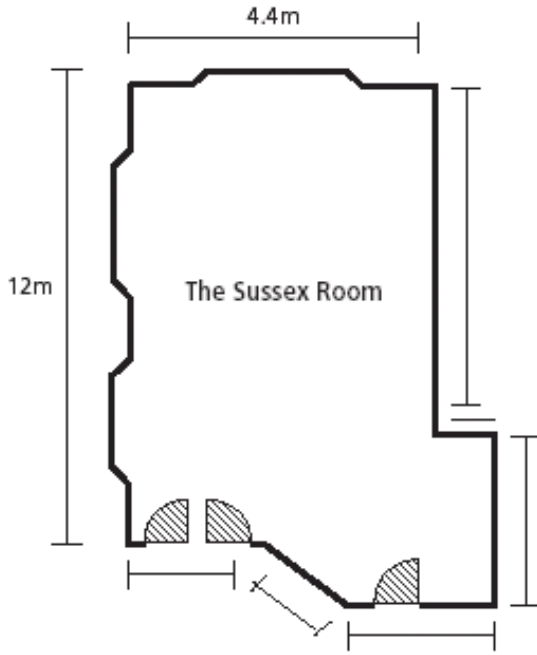

Quality a name you can trust

The Sussex Room

Features:

- Natural Lighting
- Broadband Internet Access
- Individually Controlled Air Conditioning
- Wheelchair Accessible
- Adjacent to Dining Room

Conference Configuration			
Set up Style	No's	Dimensions	
Theatre	40	Area (m2)	45
Classroom	20	Room Size	12m x 4.4m
U-Shape	18	Ceiling Height	2.4m
Boardroom	20	Door Width	3.5m
Cocktail	30	Door Height	1.9
Banquet	35		