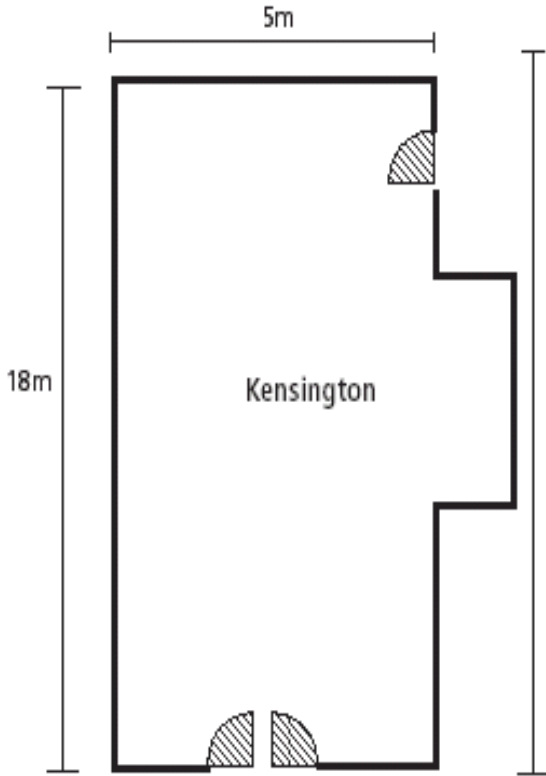

Quality a name you can trust

The Kensington Room

Features:

- Natural Light
- Individually Controlled Air Conditioning
- Dial up Internet Access
- Outdoor Courtyard
- Kitchen Facilities
- Neutral Décor to suit any theme
- Dance Floor

Conference Configuration			
Set up Style	No's	Dimensions	
Theatre	100	Area (m2)	114
Classroom	60	Room Size	19m x 6m
U-Shape	30	Ceiling Height	2.4m
Boardroom	40	Door Width	0.710
Cocktail	100	Door Height	1.9
Banquet	70		