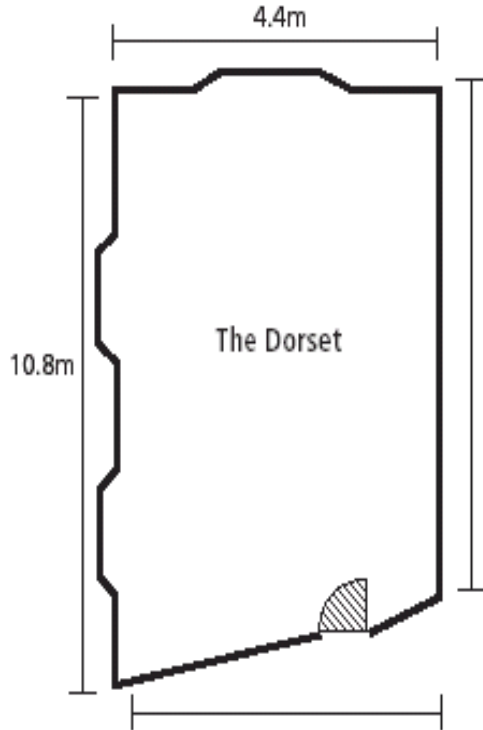

Quality a name you can trust

The Dorset Room

Features:

- Natural Light
- Broadband Internet Connection
- Wheelchair Accessible
- Adjacent to Reception
- Fire Place

Conference Configuration			
Set up Style	No's	Dimensions	
Theatre	25	Area (m2)	40
Classroom	20	Room Size	10.8mx4.4m
U-Shape	15	Ceiling Height	2.4
Boardroom	20	Door Width	5
Cocktail	40	Door Height	1.9
Banquet	25		